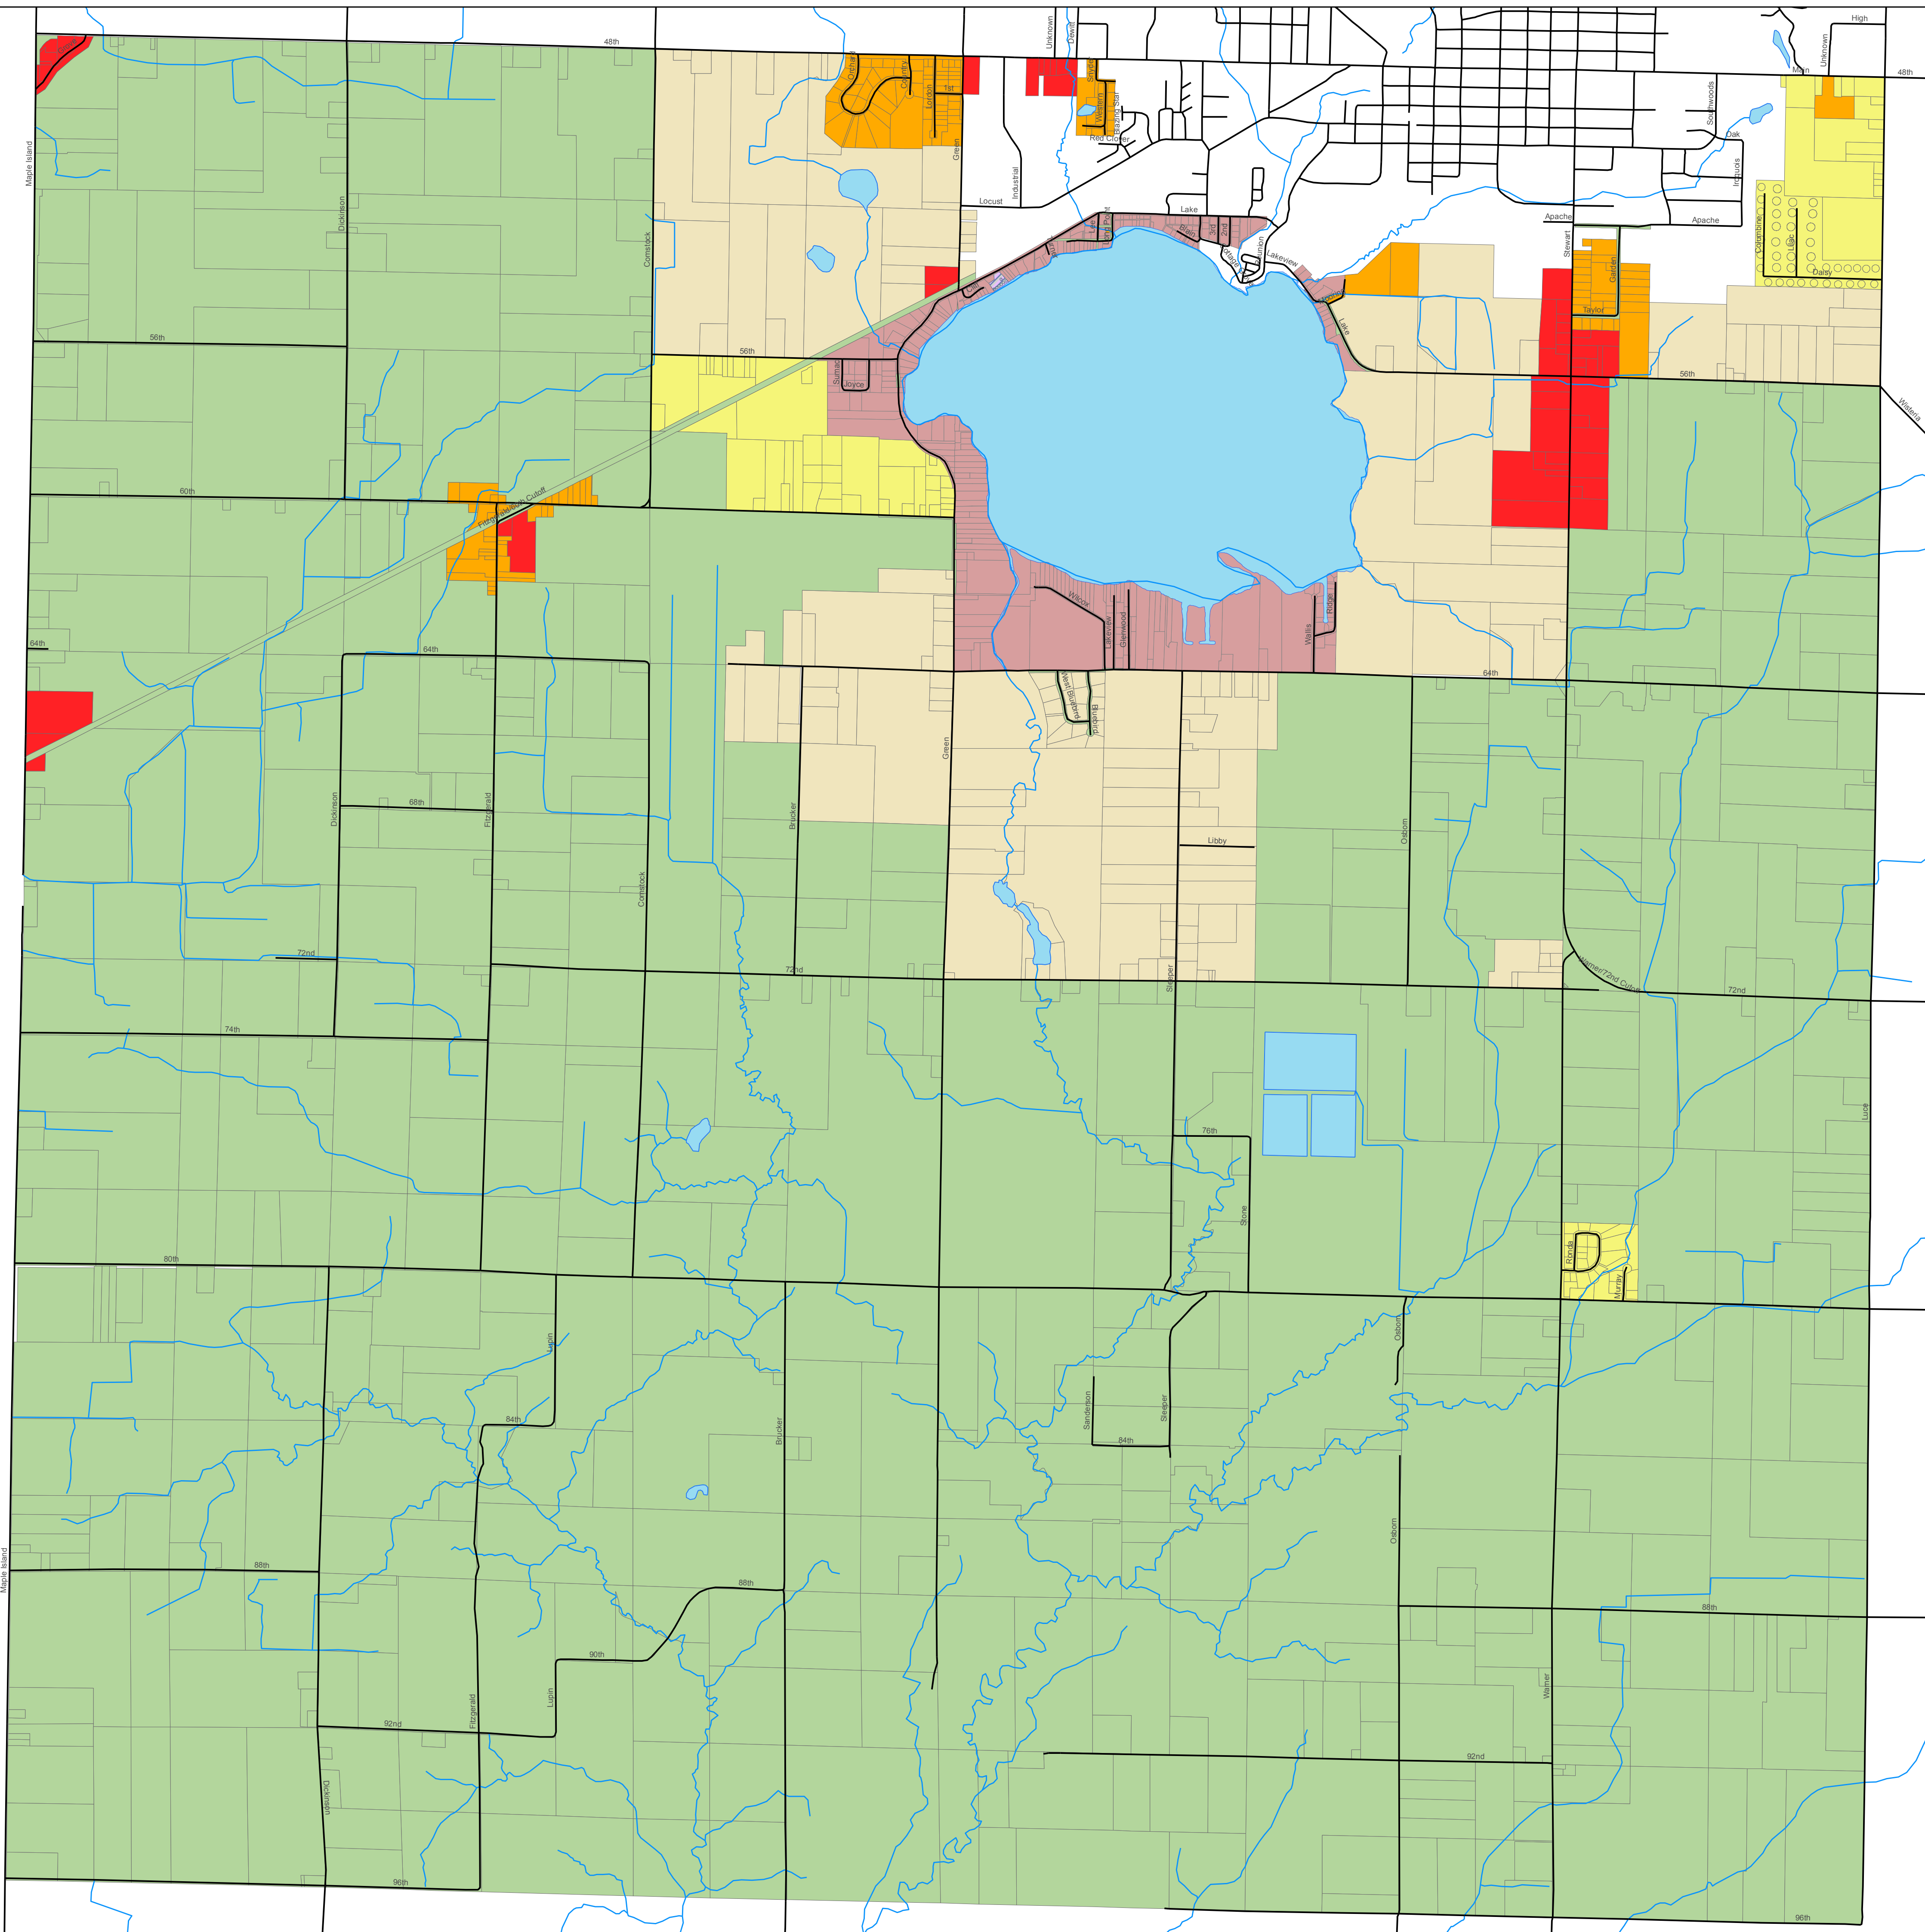

# Sheridan Township Newaygo County, Michigan

## Zoning Map

- AG - Agricultural
- C - Commercial
- LD - Lake District
- PUD - Planned Unit Development
- R-1 - Single Family (Low Density)
- R-2 - Single Family (Medium Density)
- R-R - Rural Residential

Source: Newaygo County  
Michigan Center for Geographic Information